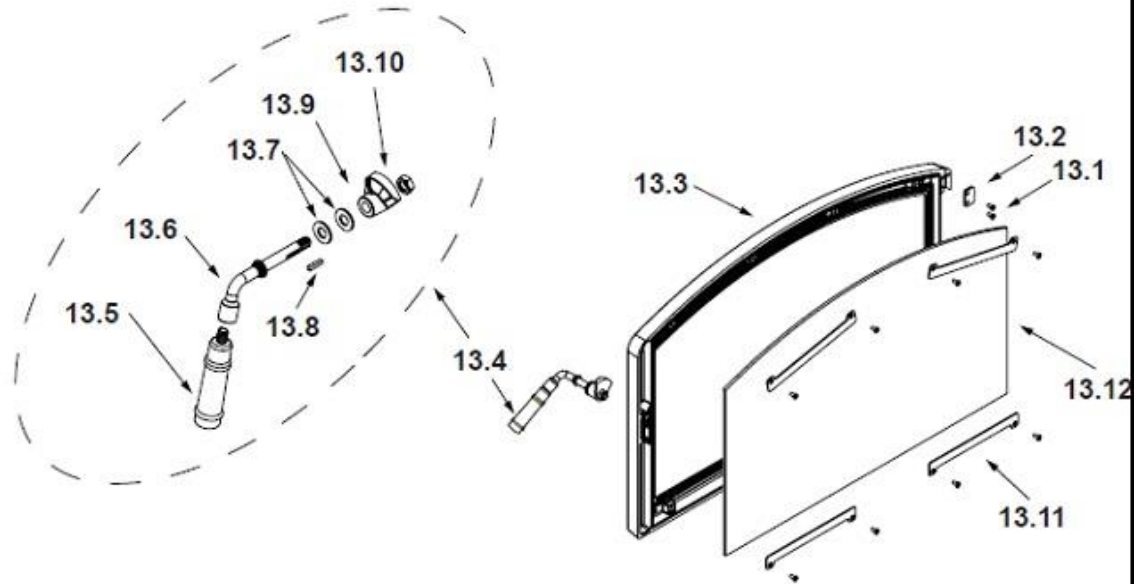

Quadra-Fire Voyager Grand Fireplace Insert

ITEM	DESCRIPTION	COMMENTS	PART NUMBER
1	Convection Back		SRV7075-110
	Screw, sheet Metal #8 x 1/2 S Grip	Pkg of 40	12460/40
	Screw, Hex Washer Head Ms 1/4-20 x 3/4	Pkg of 25	220-0080/25
2	Flue Attach Ring		SRV7044-154
	Bolt 5/16-18 x 1 Hex Head	Pkg of 12	27887/12
	Nut, flanged, 5/16 -18, black	Pkg of 10	A-3483-1/10
3	Gasket, Flue Collar		SRV7044-194
4	Chimney Attach Ring		SRV7044-181
5	Ceramic Fiber Blanket	1/2" Thick	SRV7075-187
6	Baffle Board		SRV7075-186

#7 Baffle Protection Channel

Side view

7	Baffle Protection Channel		SRV7046-165
8	Tube Support Rack		SRV7075-193
	Screw, Hex Washer Head Ms 1/4-20 x 3/4	Pkg of 25	220-0080/25
9	Tube Channel Assembly		SRV7075-004
	Screw, Hex Washer Head Ms 1/4-20 x 3/4	Pkg of 25	220-0080/25
	Nut, Ser Flange small 1/4-20	Pkg of 24	226-0130/24

#10 Brick Assembly

10	Brick Assembly		SRV7075-021
10.1	Brick 1 (9 x 4.50 x 1.25), Pumice	Qty 12 req	
10.2	Brick 2 (4.5 x 4.25 x 1.25)	Qty 1 req	
10.3	Brick 3 (9.00 x 4.50 x 1.25) w/Angle	Qty 2 req	
10.4	Brick 4 (7.63 x 4.50 x 1.25)	Qty 2 req	
10.5	Brick 5 (9.00 x 2.00 x 1.25) w/Angle	Qty 2 req	
10.6	Brick 6 (9.00 x 2.00 x 1.25)	Qty 1 req	
	Brick, Uncut	Single	832-0550
	Brick, Uncut	Set of 6	832-3040

ITEM	DESCRIPTION	COMMENTS	PART NUMBER
11	Andiron	2 Sets	SRV7061-020
	Screw Fh Tx 1/4-20 x 1		7000-622/10
12	Hinge, Male		450-2810
	Screw 10-32 x 0.75 Hex Washer Head Ser Flg		7000-618/4

#13 Door Assembly