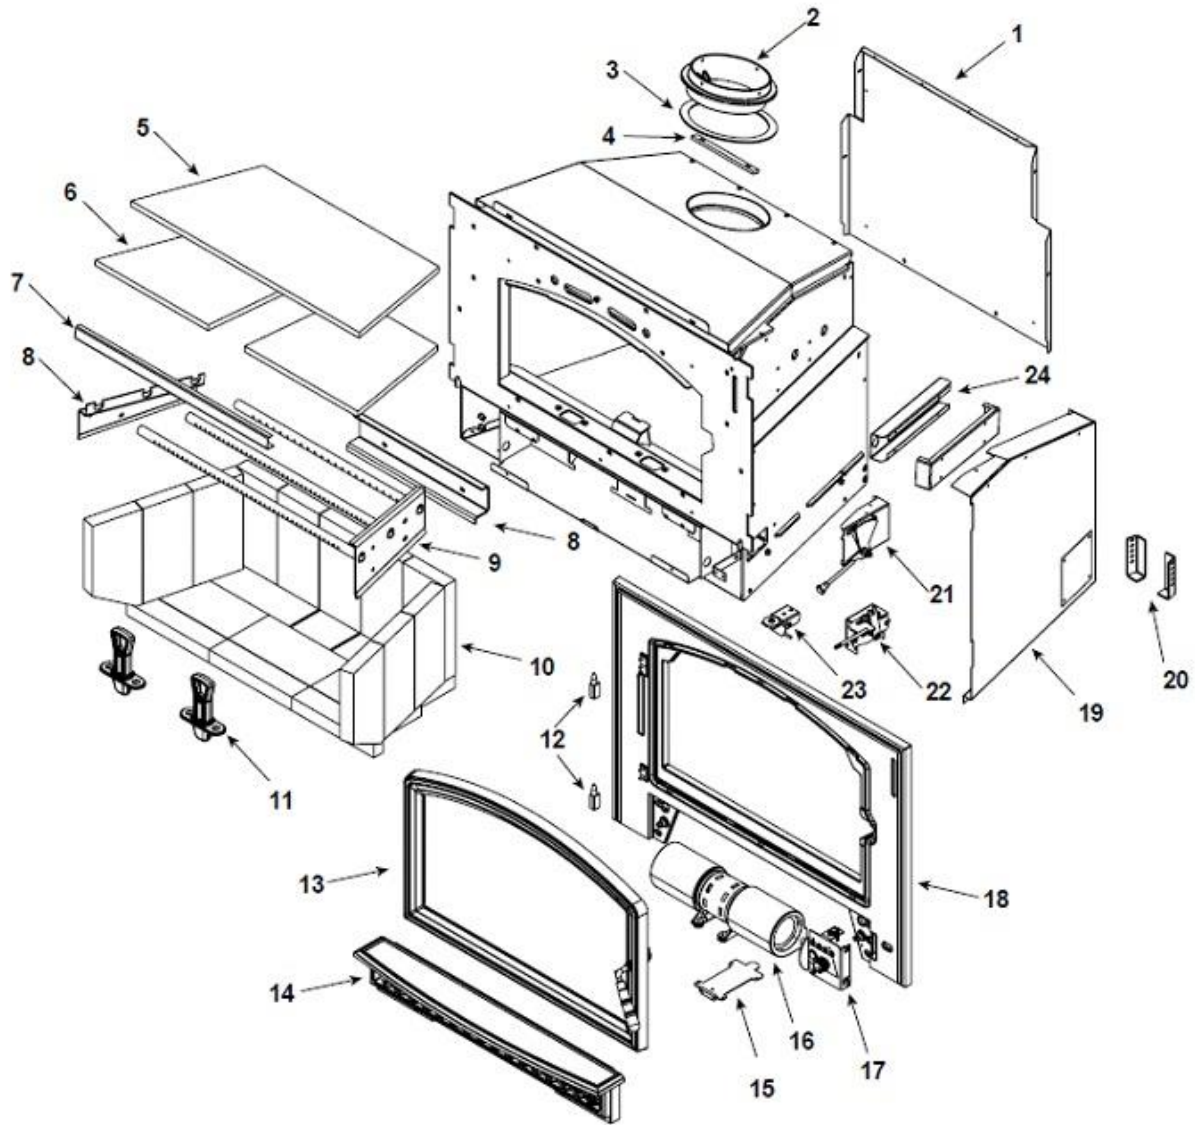

Quadra-Fire Voyager Grand Fireplace Insert

ITEM	DESCRIPTION	COMMENTS	PART NUMBER
1	Convection Back		SRV7075-110
	Screw, sheet Metal #8 x 1/2 S Grip	Pkg of 40	12460/40
	Screw, Hex Washer Head Ms 1/4-20 x 3/4	Pkg of 25	220-0080/25
2	Flue Attach Ring		SRV7044-154
	Bolt 5/16-18 x 1 Hex Head	Pkg of 12	27887/12
	Nut, flanged, 5/16 -18, black	Pkg of 10	A-3483-1/10
3	Gasket, Flue Collar		SRV7044-194
4	Chimney Attach Ring		SRV7044-181
5	Ceramic Fiber Blanket	1/2" Thick	SRV7075-187
6	Baffle Board		SRV7075-186

#7 Baffle Protection Channel

Side view

7	Baffle Protection Channel		SRV7046-165
8	Tube Support Rack		SRV7075-193
	Screw, Hex Washer Head Ms 1/4-20 x 3/4	Pkg of 25	220-0080/25
9	Tube Channel Assembly		SRV7075-004
	Screw, Hex Washer Head Ms 1/4-20 x 3/4	Pkg of 25	220-0080/25
	Nut, Ser Flange small 1/4-20	Pkg of 24	226-0130/24

ITEM	DESCRIPTION	COMMENTS	PART NUMBER
11	Andiron	2 Sets	SRV7061-020
	Screw Fh Tx 1/4-20 x 1		7000-622/10
12	Hinge, Male		450-2810
	Screw 10-32 x 0.75 Hex Washer Head Ser Flg		7000-618/4

#13 Door Assembly