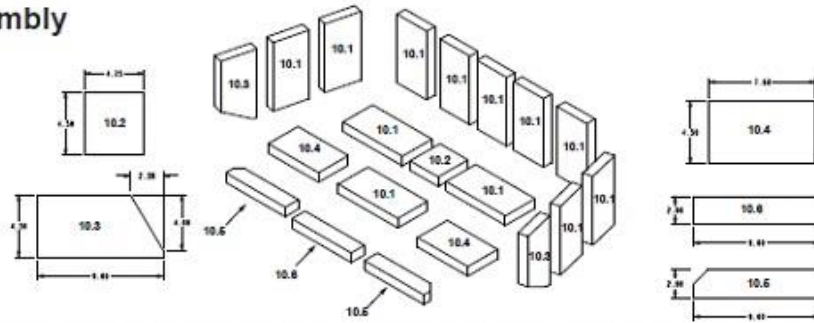

Quadra-Fire Voyager Grand Fireplace Insert

ITEM	DESCRIPTION	COMMENTS	PART NUMBER
1	Convection Back		SRV7075-110
	Screw, sheet Metal #8 x 1/2 S Grip	Pkg of 40	12460/40
	Screw, Hex Washer Head Ms 1/4-20 x 3/4	Pkg of 25	220-0080/25
2	Flue Attach Ring		SRV7044-154
	Bolt 5/16-18 x 1 Hex Head	Pkg of 12	27887/12
	Nut, flanged, 5/16 -18, black	Pkg of 10	A-3483-1/10
3	Gasket, Flue Collar		SRV7044-194
4	Chimney Attach Ring		SRV7044-181
5	Ceramic Fiber Blanket	1/2" Thick	SRV7075-187
6	Baffle Board		SRV7075-186

#7 Baffle Protection Channel

Side view

7	Baffle Protection Channel		SRV7046-165
8	Tube Support Rack		SRV7075-193
	Screw, Hex Washer Head Ms 1/4-20 x 3/4	Pkg of 25	220-0080/25
9	Tube Channel Assembly		SRV7075-004
	Screw, Hex Washer Head Ms 1/4-20 x 3/4	Pkg of 25	220-0080/25
	Nut, Ser Flange small 1/4-20	Pkg of 24	226-0130/24

#10 Brick Assembly

10	Brick Assembly		SRV7075-021
10.1	Brick 1 (9 x 4.50 x 1.25), Pumice	Qty 12 req	
10.2	Brick 2 (4.5 x 4.25 x 1.25)	Qty 1 req	
10.3	Brick 3 (9.00 x 4.50 x 1.25) w/Angle	Qty 2 req	
10.4	Brick 4 (7.63 x 4.50 x 1.25)	Qty 2 req	
10.5	Brick 5 (9.00 x 2.00 x 1.25) w/Angle	Qty 2 req	
10.6	Brick 6 (9.00 x 2.00 x 1.25)	Qty 1 req	
	Brick, Uncut	Single	832-0550
	Brick, Uncut	Set of 6	832-3040